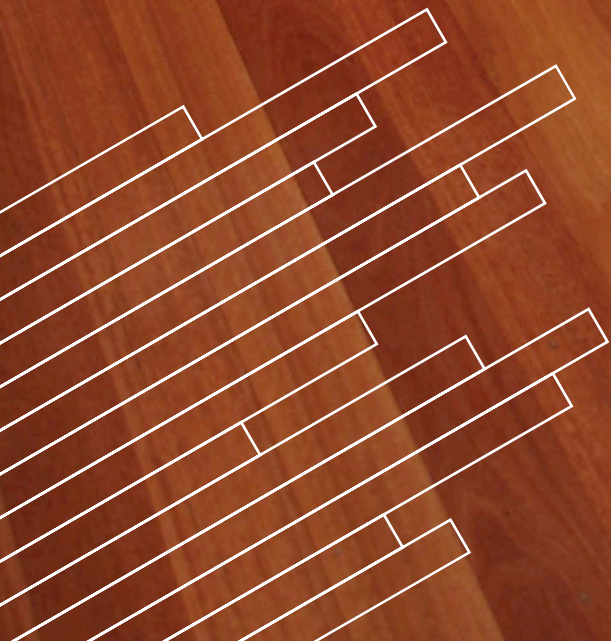

# Sydney Blue Gum

EUCALYPTUS SALIGNA

QUALITY KILN DRIED TIMBER

## Introduction

Sydney Blue Gum is a popular species that grows on the New South Wales Coast. A large tree that has a distinctive bluish tinge to its smooth bark, it is very common in the Sydney and Blue Mountains area, thus the origins of its common name. Sydney Blue gum is a relatively straight grained timber, with some small amounts of interlocking. The beautiful colour and its strong and hard natural attributes make Sydney Blue Gum sort after for both domestic and commercial flooring project the world over.