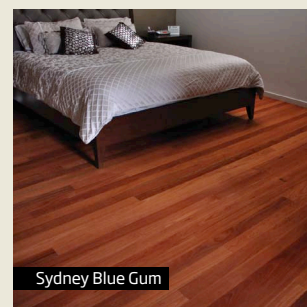

Sydney Blue Gum

Sydney Blue Gum