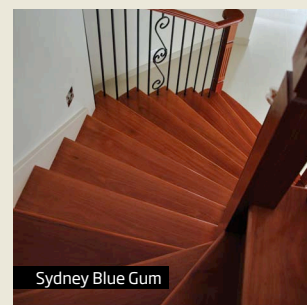

Sydney Blue Gum

Grade Descriptions

Select Grade: The Features that are present in Select grade flooring are relatively small and few in number, and although they are visible the features do not dominate the appearance of the floor.

Standard Grade (Medium Feature): Flooring in this grade will be moderately featured. Gum veins, gum pockets, insect trails, burls and borer holes, are some of the characteristic's that will be more prevalent in Standard Grade

Feature Grade (High Feature): Feature grade flooring is heavily peppered with natural features particularly large gum veins.

Rustic Grade: A full featured floor to provide an old world charm. It may contain features that are more prominent than Feature Grade but with the structural integrity of a Feature Grade Floor.