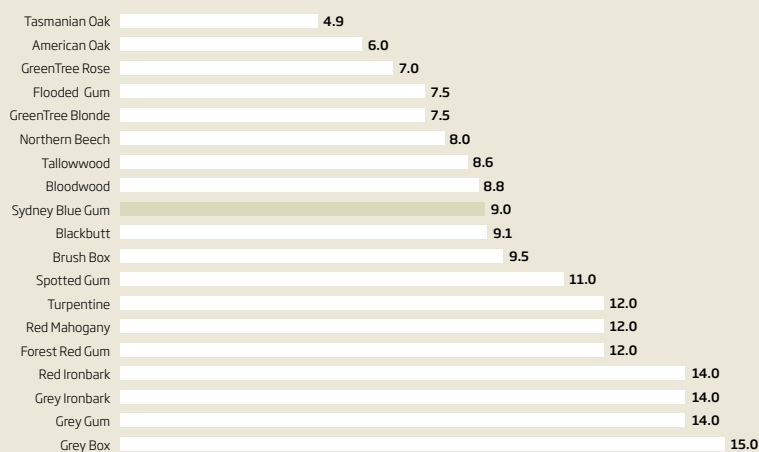

Sydney Blue Gum

## Species in Detail

<b>Common Names</b>	Sydney Blue Gum, Blue Gum
<b>Look &amp; Features</b>	Exhibits large cathedral back sawn patterns, hobnails, pinholes and gum veins
<b>Botanical Name</b>	Eucalyptus Saligna
<b>Colour</b>	Light red through to medium reddish brown, sapwood can be paler
<b>Dry Density</b>	850kg/m <sup>3</sup>
<b>Natural Durability</b>	Class 2 (above ground)

## Species Hardness Ratings

Species hardness is measured in Janka numbers - the higher the harder the species

Sydney Blue Gum