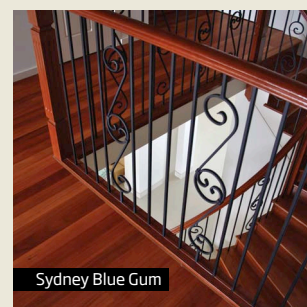

Sydney Blue Gum

Sydney Blue Gum

Environmental Credentials

Hurford Hardwood is committed to our forests, our community and our future.

Underpinning our commitment is an ambitious hardwood reforestation project in our local surrounding area where we have purchase over 5000 hectares of land and have commenced a planting program that will see more than 25000 new plantation eucalypt saplings established each year.

Hurford Hardwood source a proportion of timber from private native forests with the balance procured from NSW State Forestry which is certified under the Australian Forestry Standards Chain of Custody. (AS4707 - 2006).

Hurford Hardwood insist that all timber produced from these forests is done so under the principles of Ecologically Sustainable Forest Management, a system developed to sustain the full range of commercial and conservation values of the natural forest diversity within ecological limits, for current and future generations.

QUALITY KILN DRIED TIMBER

Postal Address: P.O. Box 6366,
South Lismore NSW 2480, Australia
Phone: +61(2) 6621 9886
Fax: +61(2) 6621 7680
Email: hardwood@hurford.com.au
Website: www.hurford.com.au