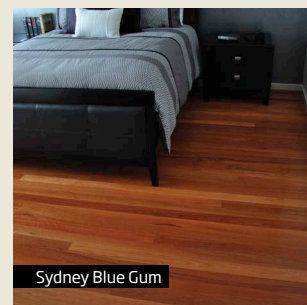

Species Hardness Ratings

Species hardness is measured in Janka numbers - the higher the harder the species

Species Hardness & Product Matrix

Product	Cover Width	Install method	Plywood	Particle Board	Battens	Bearers & Joists
Ultra10 ULTRA HARDWOOD FLOORING	86mm	Secret Nail	✓	✓		
12mm	83mm	Secret Nail	✓	✓		
FOURTEEN ULTRA HARDWOOD FLOORING	83mm, 130mm, 180mm	Secret Nail	✓	✓		
19mm	80mm	Secret Nail	✓	✓	✓	✓
19mm, 21mm, 23mm	130mm, 180mm, 210mm	Top Nail	✓	✓	✓	✓